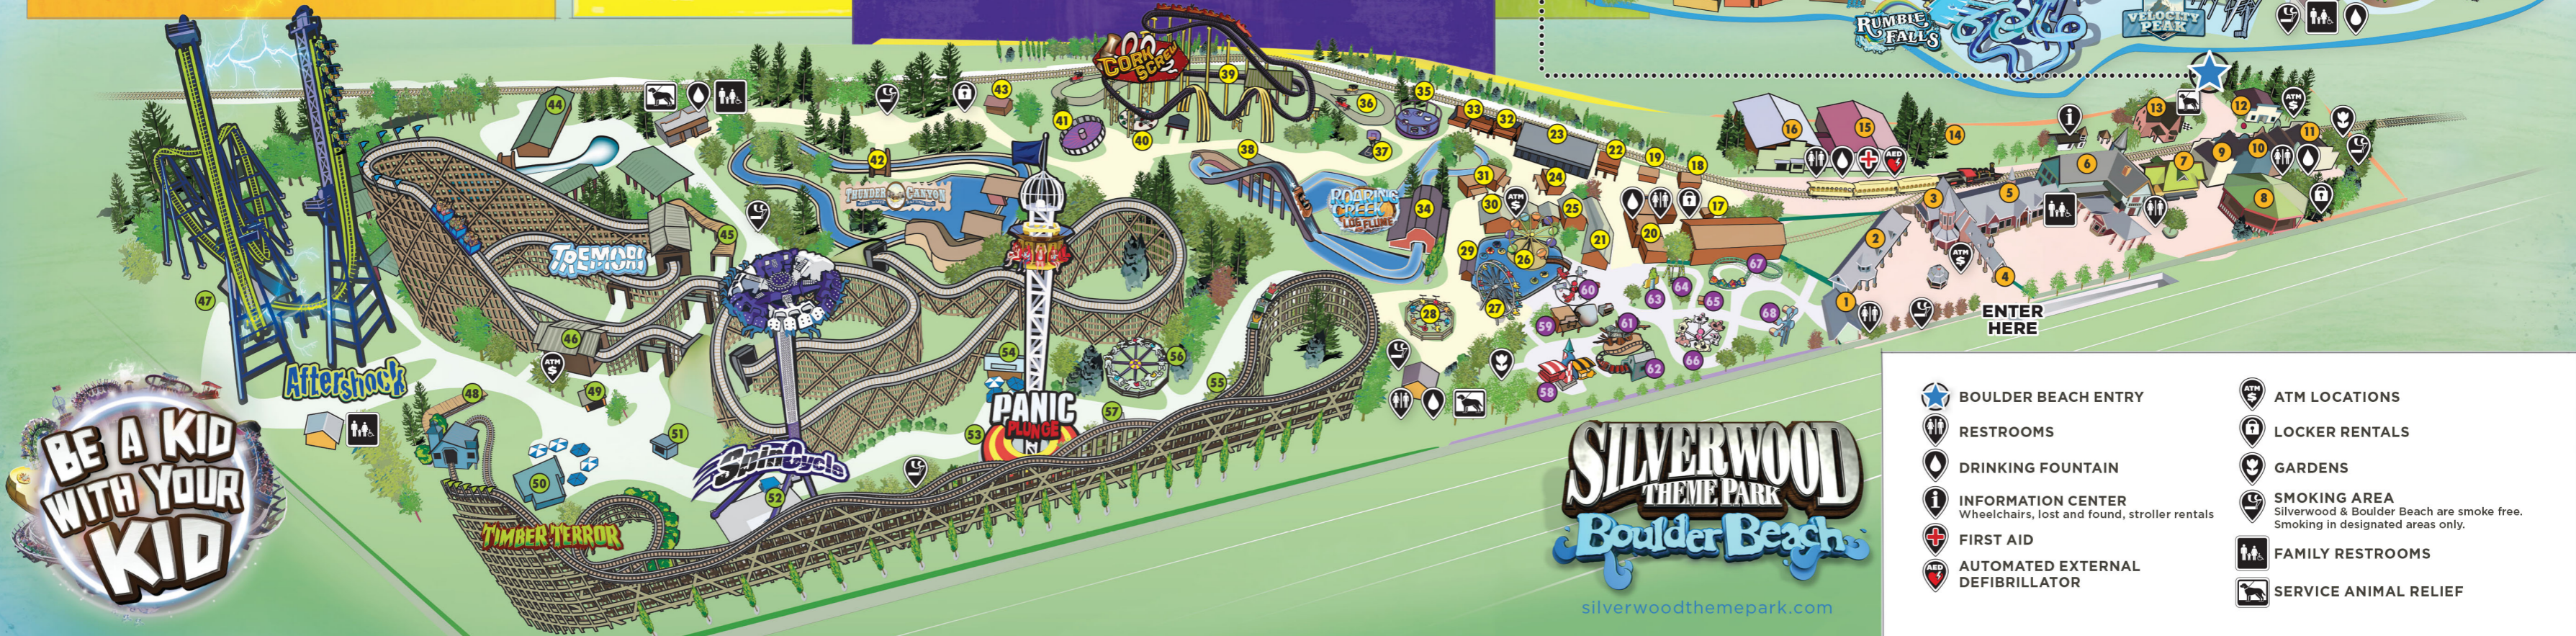

GARFIELD'S SUMMER CAMP

ATTRACTIONS

58. Barnstormer
60. Red Baron
61. Tiny Tree House
62. Tiny Toot Roller Coaster
63. Frog Hopper
64. Butterflyer
66. Puppy-Go-Round
67. Krazy Koaster
68. Kiddie Wheel

DINING

65. Kidz Kafe
  Kids Lunch Boxes, Hot Dogs, Popcorn, Drinks

RETAIL STORES

59. Melvin's Mine

BOULDER BEACH WATER PARK

ATTRACTIONS

71. Polliwog Park
73. Elkhorn Creek Lazy River
77. Riptide Racer
80. Rumble Falls Tube Slides
85. South Wave Pool
86. Cabana Island
  Rent a Private Cabana
88. North Wave Pool
89. Toddler Springs
90. Velocity Peak Body Slides
91. Ricochet Rapids Family Raft Ride
92. Avalanche Mountain Family Raft Ride

DINING

70. Boulder Beach Swirl
  Soft-Serve Ice Cream
72. Granite Grill
  Burgers, Hot Dogs, Pulled Pork Sandwiches, Chicken Strips
75. Oasis
  Drinks, Snacks, Sno-Cones
76. The Cove
  Float-Up Bar, Tropical Frozen Drinks, Beer
78. Dippin' Dots
79. Largemouth Subs
  Deli Sandwiches, Philly Cheese Steak Sandwiches, Home Style Chips

DINING

81. Dippin' Dots
82. Pabio's
  Burritos, Nachos, Quesadillas
83. Dessert Island
  Hard Scoop & Soft Serve Ice Cream
84. Chicken Shack
  Chicken Strips, Chicken Sliders, Chicken Sandwiches
87. Cabana Coolers
  Tropical Frozen Drinks, Beer

RETAIL STORES

69. Boulder Beach Trading Company
74. Lockers, Tube & Towel Rentals

silverwoodthemepark.com

- BOULDER BEACH ENTRY
- RESTROOMS
- DRINKING FOUNTAIN
- INFORMATION CENTER
  Wheelchairs, lost and found, stroller rentals
- FIRST AID
- AUTOMATED EXTERNAL DEFIBRILLATOR
- ATM LOCATIONS
- LOCKER RENTALS
- GARDENS
- SMOKING AREA
  Silverwood & Boulder Beach are smoke free. Smoking in designated areas only.
- FAMILY RESTROOMS
- SERVICE ANIMAL RELIEF